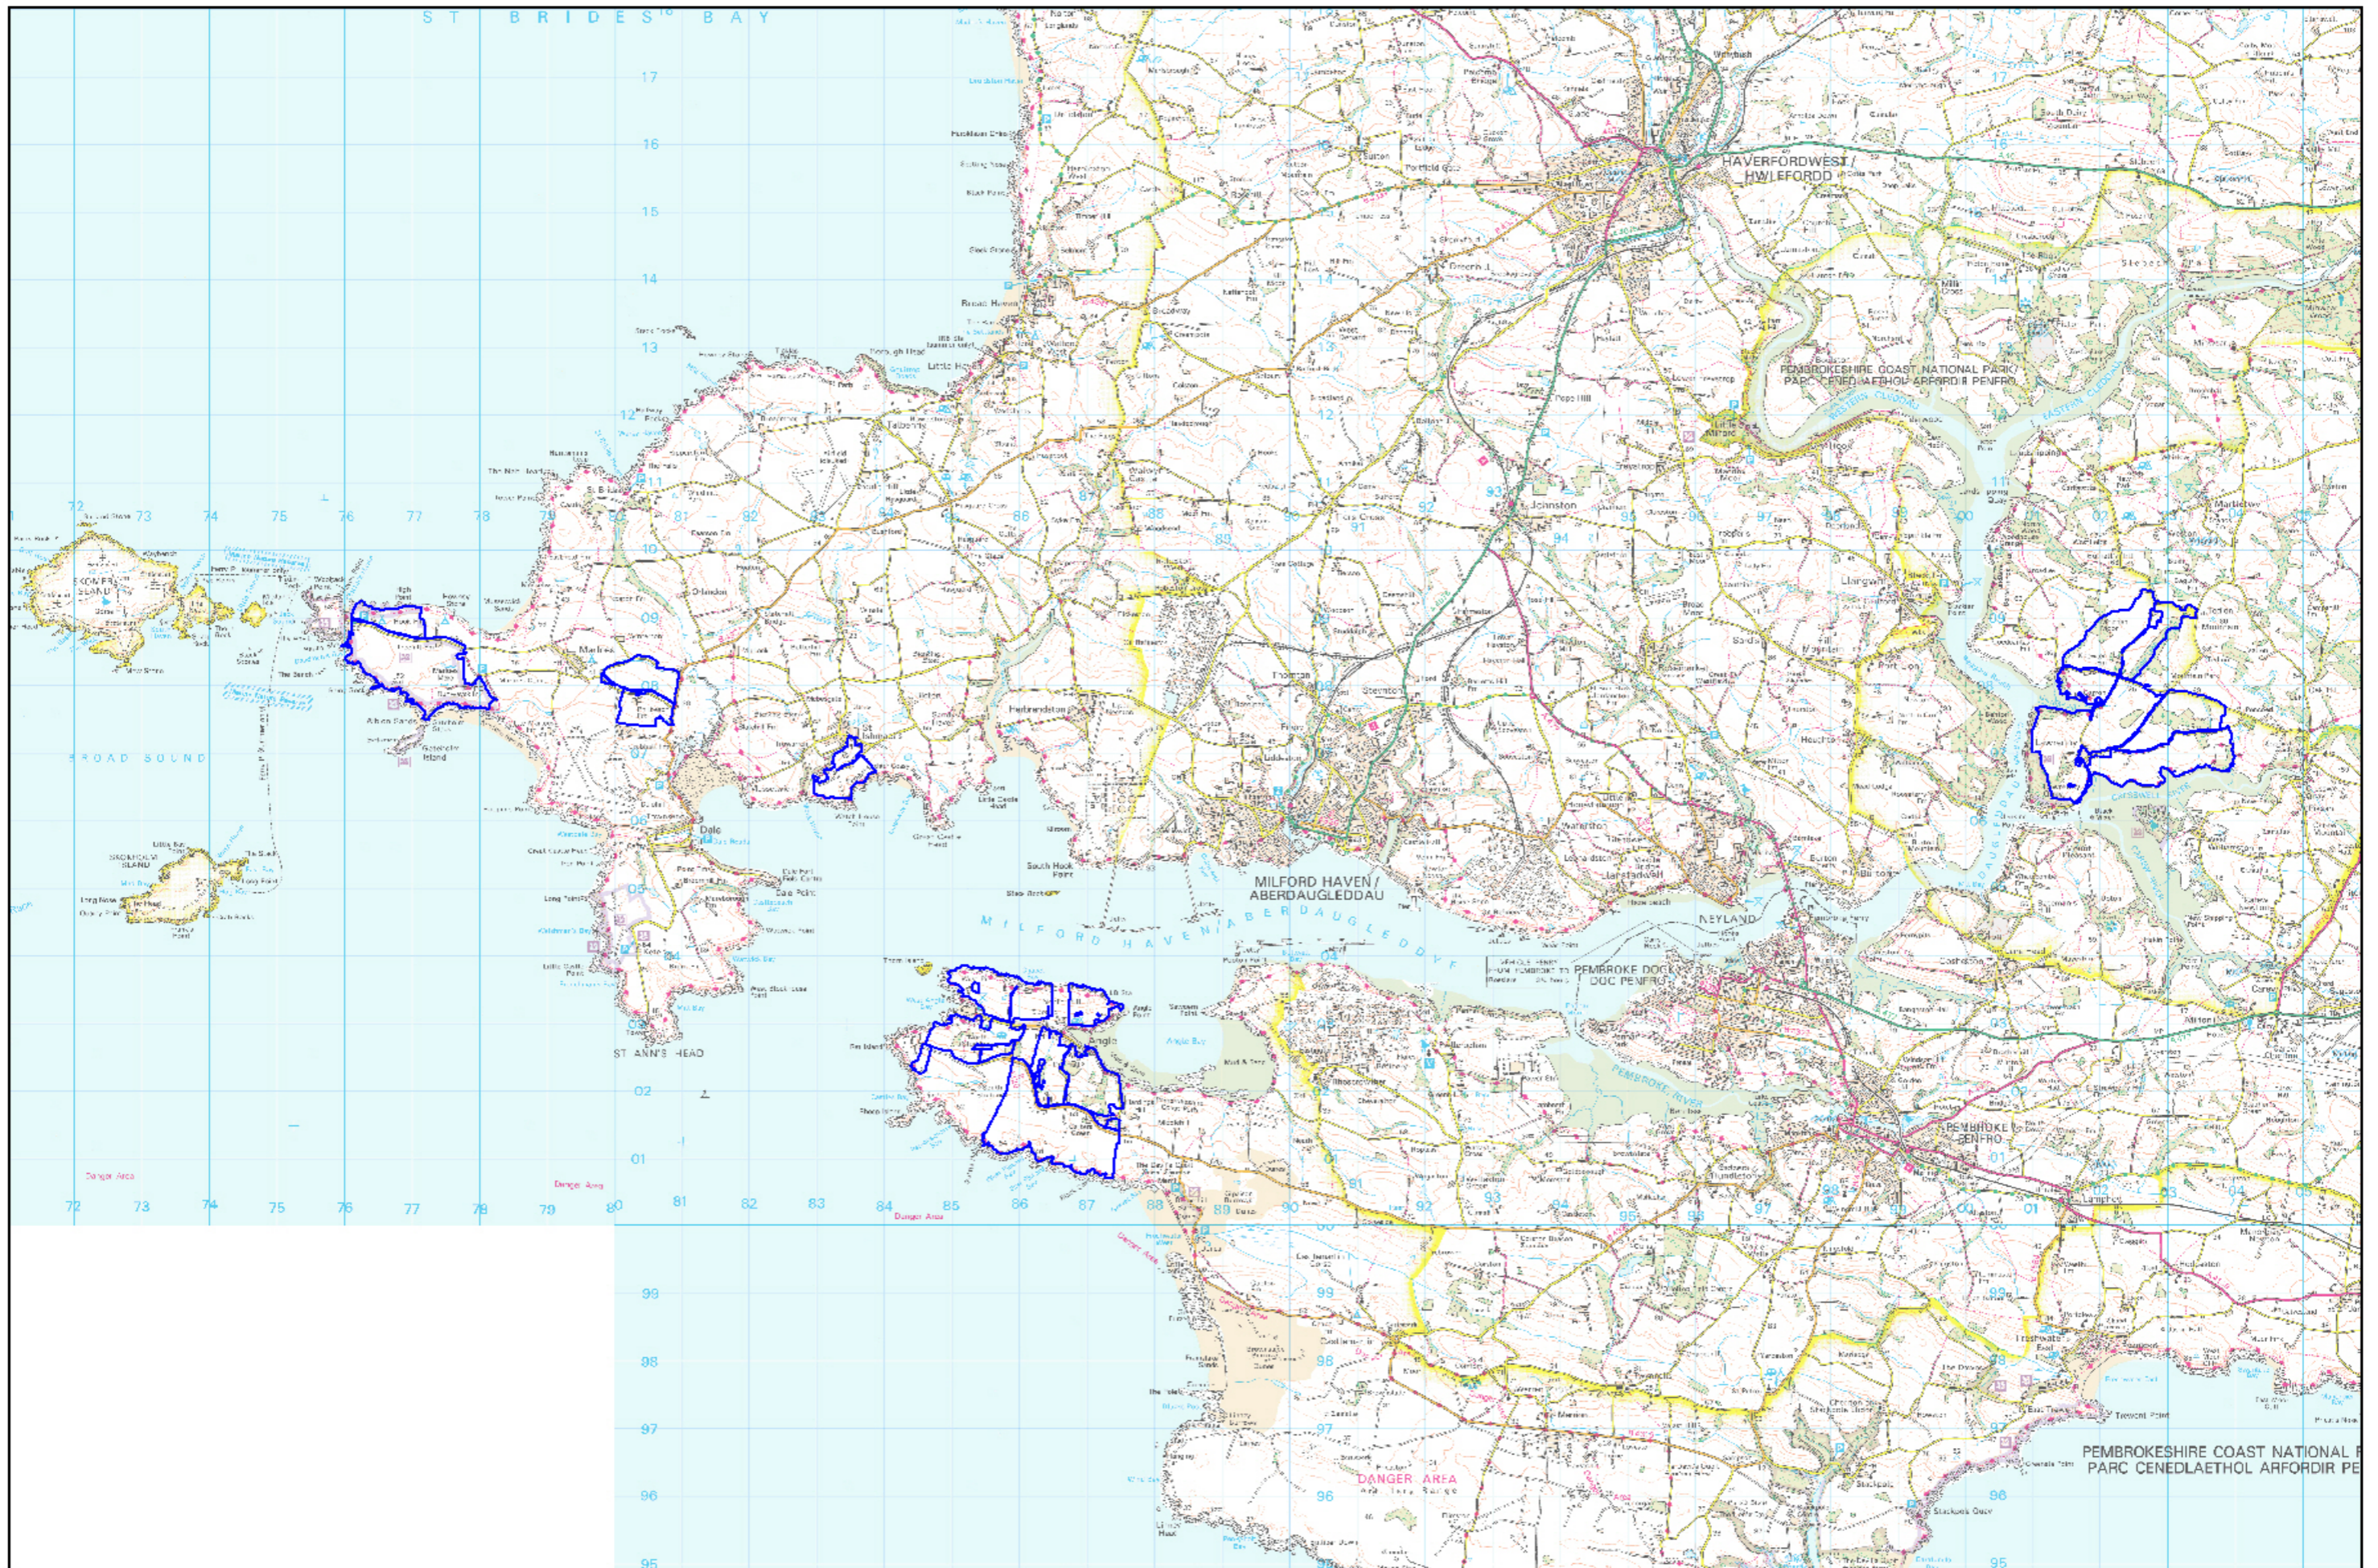

# Pembrokeshire Arable Priority (S)

Produced by CCW on: 29 February 2012

Scale 1:90007

This map is reproduced from Ordnance Survey material with the permission of Ordnance Survey on behalf of the Controller of Her Majesty's Stationery Office © Crown copyright. Unauthorised reproduction infringes Crown copyright and may lead to prosecution. Countryside Council for Wales, 100019741 2011

Atgynhyrchir y map hon o ddeunydd yr Arolwg Ordnans gyda chaniatâd yr Arolwg Ordnans ar ran Rheolwr Llyfrau Eiddau Rhydri © Hawffraint y Goron. Mae atgynhyrchu heb ganiatâd yn torri hawffraint y Goron a gall hyn arwain at erlyniad neu achos sifil. Cyngor Cefn Gwlad Cymru, 100019741 2011.