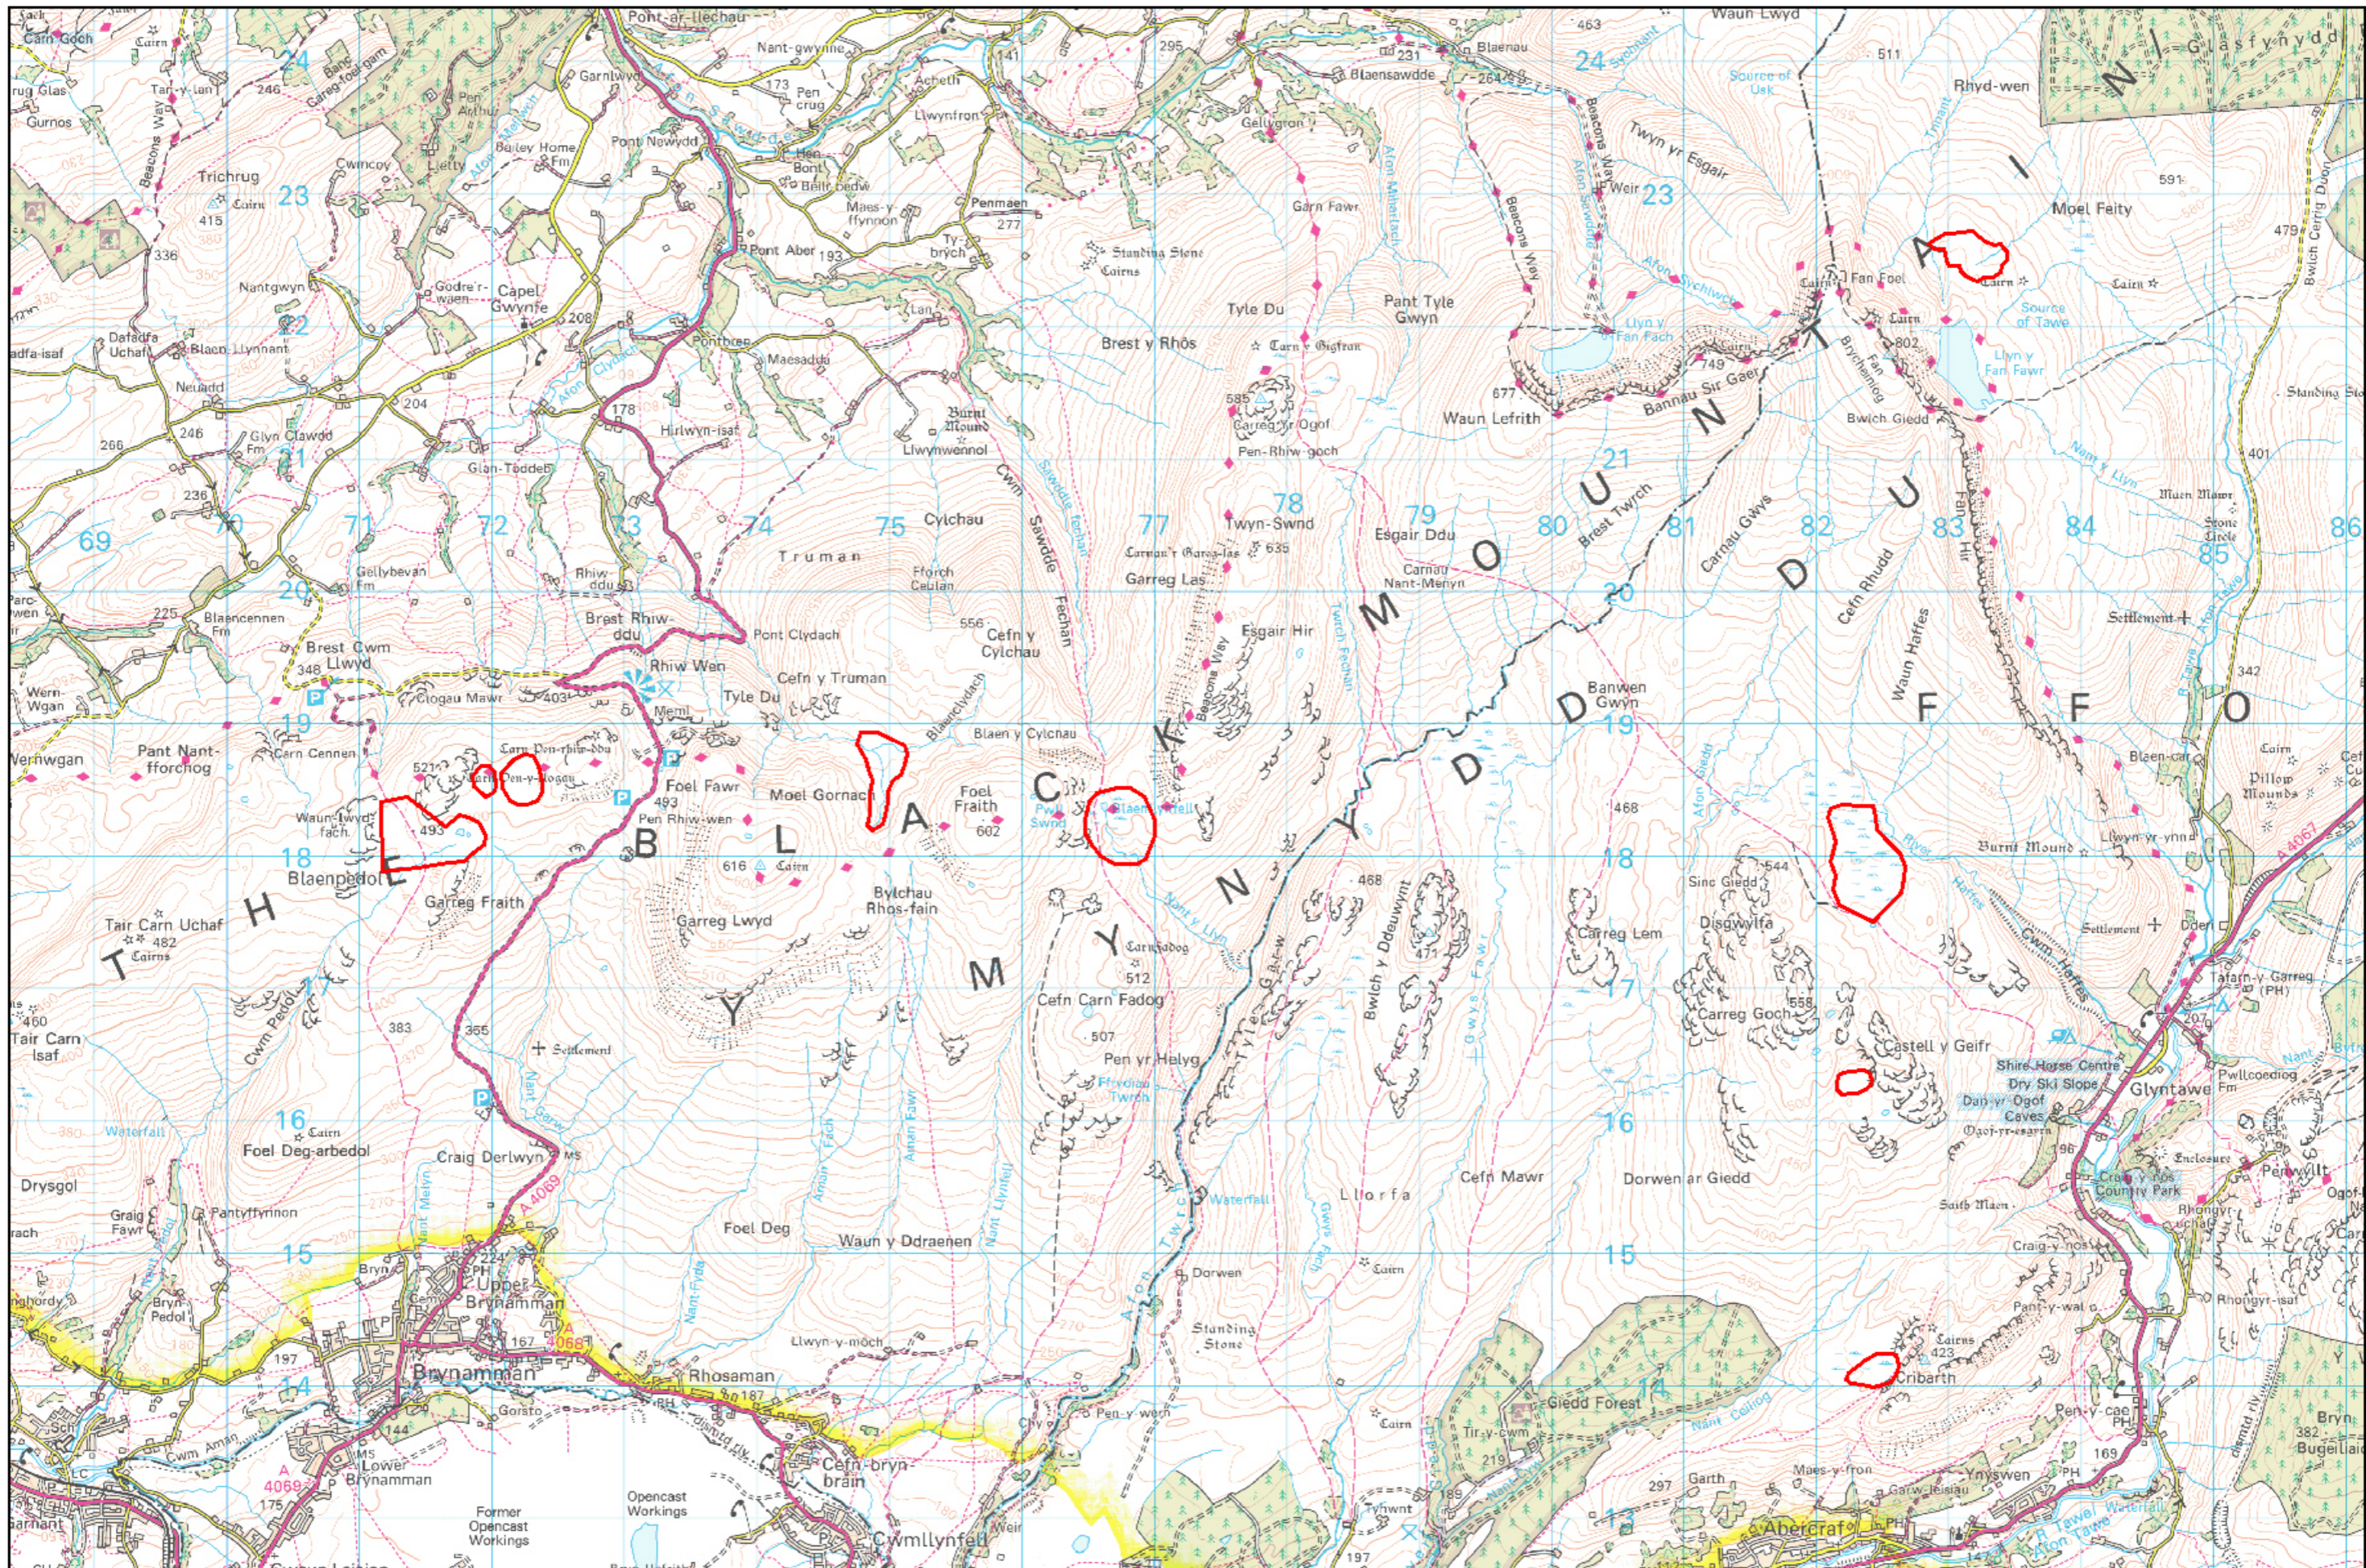

Mynydd Du Peat Restoration Priority Area

Produced by CCW on: 29 February 2012

Scale 1:45981

This map is reproduced from Ordnance Survey material with the permission of Ordnance Survey on behalf of the Controller of Her Majesty's Stationery Office © Crown copyright. Unauthorised reproduction infringes Crown copyright and may lead to prosecution. Countryside Council for Wales, 100019741 2011

Atgynhyrchir y map hon o ddeunydd yr Arolwg Ordnans gyda chaniatâd Arolwg Ordnans ar ran Rheolwr Llyfrfa E.M. a rhydi © Hawffrantiy Goron. Mae atgynhyrchu heb ganiatâd yn torri hawffrantiy Goron a gall hyn arwain at erlyniad neu achos sifil. Cyngor Cefn Gwlad Cymru, 100019741 2011.